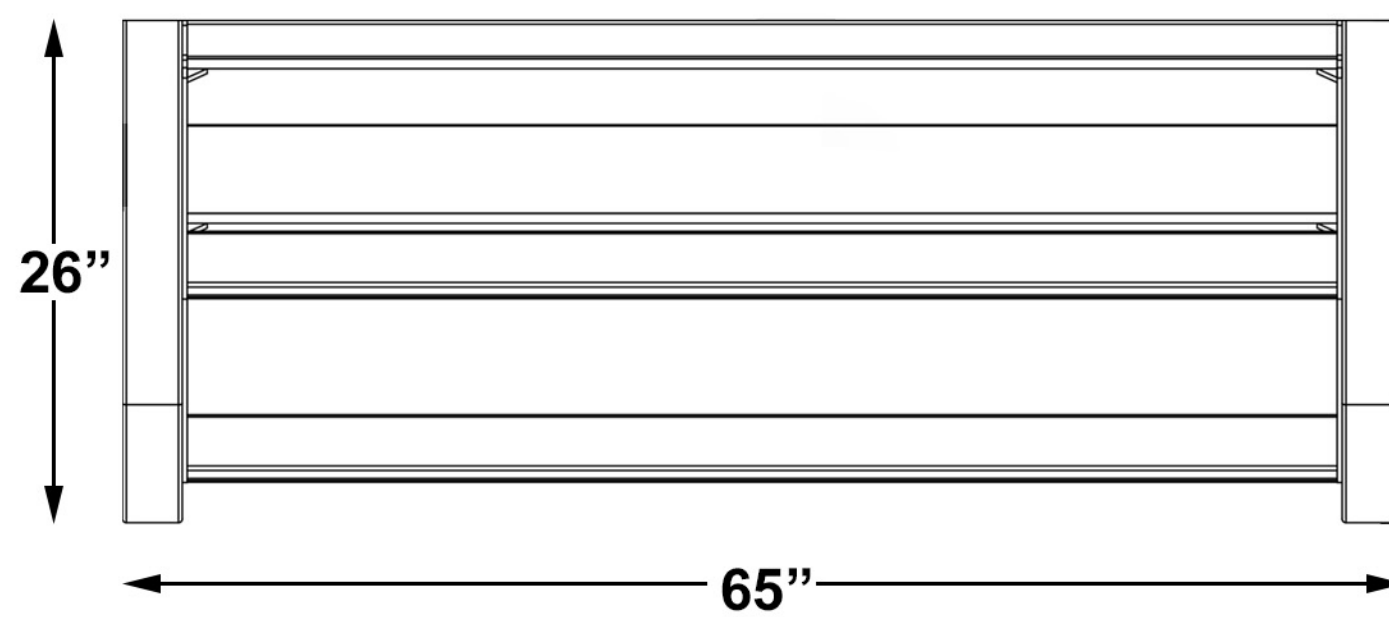

INFLIGHT FITNESS

HEX

Dumbbell Rack

STANDARD FEATURES

- ✓ Rugged and attractive 2" x 4" flat oval tube frame.
- ✓ Holds ten pair of 5lb to 50lb hex dumbbells.

OPTIONAL FEATURES

- ✓ Available deeper shelves will hold six pair of 55lb to 80lb dumbbells.