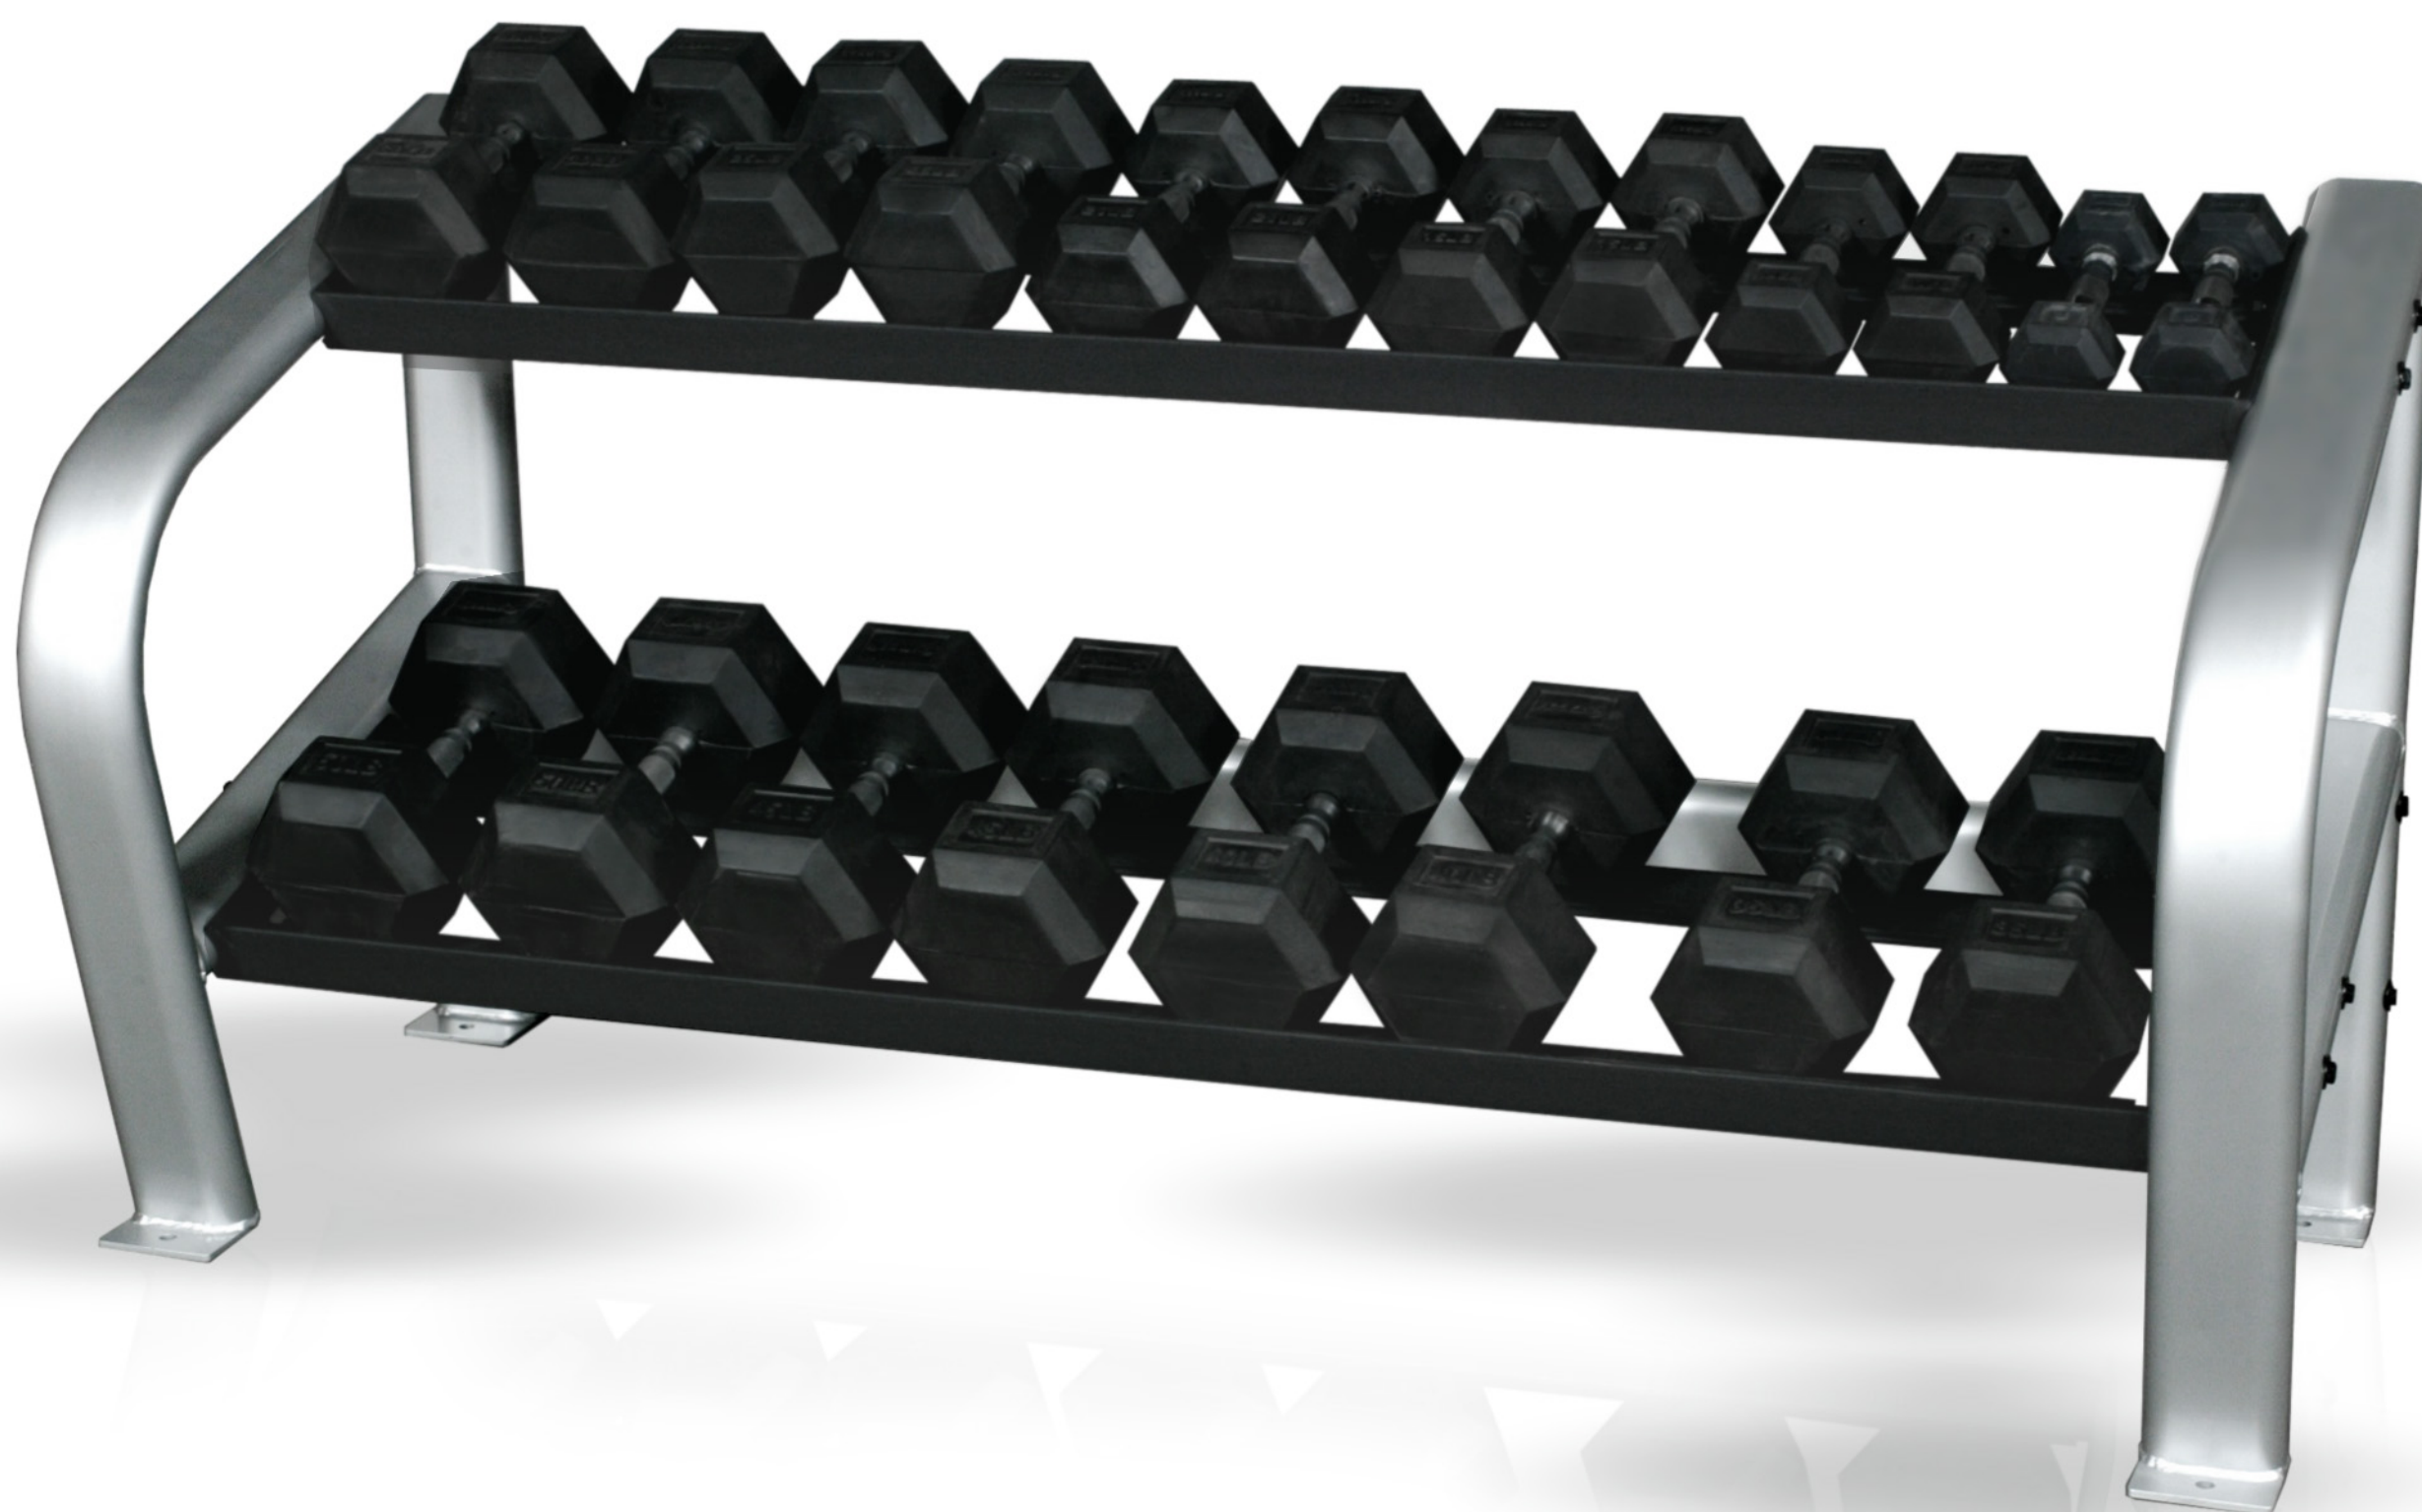

INFLIGHT FITNESS

HEX

Dumbbell Rack

STANDARD FEATURES

- ✓ Rugged and attractive 2" x 4" flat oval tube frame.
- ✓ Holds ten pair of 5lb to 50lb hex dumbbells.

OPTIONAL FEATURES

- ✓ Available deeper shelves will hold six pair of 55lb to 80lb dumbbells.